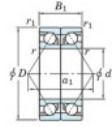

Deep groove ball bearing single row 7415-BDB-FY-JTEKT - 7415-BDB-FY-JTEKT

<https://www.123bearing.ca/bearing-housing/deep-groove-bearing/single-row/7415-bdb-fy-jtekt>

Boundary dimensions

Bearing No.	Boundary dimensions(mm)					Basic load ratings(kN)		Fatigue	factor	Limiting speeds(min-1)
	d	D	B	r1(min)	r1(max)	Cr	Cor	lim(kN)		
7415BDB FY	75	190	90	3	1.1	322	261	11.6	-	2200

PRODUCT FEATURES

Brand	JTEKT
N° Ean13	3616060647115
Inside diameter	75 mm
Inside diameter	2.953" inch
Outside diameter	190 mm
Outside diameter	7.48" inch
Thickness	90 mm
Thickness	3.543" inch
Limiting speed	2200 rpm
Dynamic load	322 kN
Static load	261 kN
Packaging	1

contact@123bearing.ca

+1(646) 712 9672

CRT4 de Lesquin 60 Rue Du Haut De Sainghin 59273 Fretin FRANCE