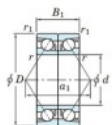

Deep groove ball bearing single row 7216-BDB-FY-JTEKT - 7216-BDB-FY-JTEKT

<https://www.123bearing.ca/bearing-housing/deep-groove-bearing/single-row/7216-bdb-fy-jtekt>

Boundary dimensions

Bearing No.	Boundary dimensions(mm)					Basic load ratings(kN)		Fatigue load limit(kN) C₁₀	Factor	Limiting speeds(min-1) Grease Lub.
	d	D	B	r1(mm)	r2(mm)	C_r	C_{0r}			
7216BDB FY	80	140	52	2	1	157	130	7.15	-	3200

PRODUCT FEATURES

Brand	JTEKT
N° Ean13	3616060647191
Inside diameter	80 mm
Inside diameter	3.15" inch
Outside diameter	140 mm
Outside diameter	5.512" inch
Thickness	52 mm
Thickness	2.047" inch
Limiting speed	3200 rpm
Dynamic load	157 kN
Static load	130 kN
Packaging	1

contact@123bearing.ca

+1(646) 712 9672

CRT4 de Lesquin 60 Rue Du Haut De Sainghin 59273 Fretin FRANCE