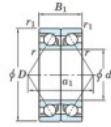

Deep groove ball bearing single row 7316-BDB-FY-JTEKT - 7316-BDB-FY-JTEKT

<https://www.123bearing.ca/bearing-housing/deep-groove-bearing/single-row/7316-bdb-fy-jtekt>

Boundary dimensions

Bearing No.	Boundary dimensions(mm)					Basic load ratings(kN)		Fatigue load factor		Limiting speeds(min-1)
	d	D	B	r1(mm)	r1/2(mm)	Cr	Co	lim1(kN)	lim2	
7316BDB FY	80	170	78	2.1	1.1	259	200	11.6	-	2800

PRODUCT FEATURES

Brand	JTEKT
N° Ean13	3616060647221
Inside diameter	80 mm
Inside diameter	3.15" inch
Outside diameter	170 mm
Outside diameter	6.693" inch
Thickness	78 mm
Thickness	3.071" inch
Limiting speed	2800 rpm
Dynamic load	259 kN
Static load	200 kN
Packaging	1

contact@123bearing.ca

+1(646) 712 9672

CRT4 de Lesquin 60 Rue Du Haut De Sainghin 59273 Fretin FRANCE