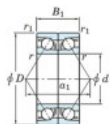

Deep groove ball bearing single row 7917-CDB-FY-JTEKT - 7917-CDB-FY-JTEKT

<https://www.123bearing.ca/bearing-housing/deep-groove-bearing/single-row/7917-cdb-fy-jtekt>

Boundary dimensions

Bearing No.	Boundary dimensions(mm)					Basic load ratings(kN)		Fatigue load limit(kN)	factor	Limiting speeds(min-1)
	d	D	B	r1(max)	r1(mm)	Cr	C0r			
7917CDB FY	85	120	36	1.1	0.6	79	81.3	4.2	16.5	Grease lub. 6500

PRODUCT FEATURES

Brand	JTEKT
N° Ean13	3616060647290
Inside diameter	85 mm
Inside diameter	3.346" inch
Outside diameter	120 mm
Outside diameter	4.724" inch
Thickness	36 mm
Thickness	1.417" inch
Limiting speed	6500 rpm
Dynamic load	79 kN
Static load	81.3 kN
Packaging	1

contact@123bearing.ca

+1(646) 712 9672

CRT4 de Lesquin 60 Rue Du Haut De Sainghin 59273 Fretin FRANCE