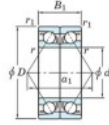

Deep groove ball bearing single row 7017-BDB-FY-JTEKT - 7017-BDB-FY-JTEKT

<https://www.123bearing.ca/bearing-housing/deep-groove-bearing/single-row/7017-bdb-fy-jtekt>

Boundary dimensions

Bearing No.	Boundary dimensions(mm)						Basic load ratings(kN)		Fatigue load factor		Limiting speeds(min-1)
	d	D	B	r1(mm)	r2(mm)	Cr	Cor	C01	C02		
7017BDB FY	85	130	44	1.1	0.6	99.2	96.7	4.85	-	3300	

PRODUCT FEATURES

Brand	JTEKT
N° Ean13	3616060647313
Inside diameter	85 mm
Outside diameter	130 mm
Thickness	44 mm
Limiting speed	3300 rpm
Dynamic load	99.2 kN
Static load	96.7 kN
Packaging	1

contact@123bearing.ca

+1(646) 712 9672

CRT4 de Lesquin 60 Rue Du Haut De Sainghin 59273 Fretin FRANCE