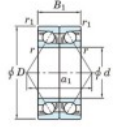

Deep groove ball bearing single row 7017-DB-FY-JTEKT - 7017-DB-FY-JTEKT

<https://www.123bearing.ca/bearing-housing/deep-groove-bearing/single-row/7017-db-fy-jtekt>

Boundary dimensions

Bearing No.	Boundary dimensions(mm)						Basic load ratings(kN)		Fatigue	factor	Limiting speeds(min-1)
	d	D	B	r1(mm)	r2(mm)	Cr	C0r	lim(kN)			
7017DB FY	85	130	44	1.1	0.6	111	107	5.55	-	Grease Lub. 4400	

PRODUCT FEATURES

Brand	JTEKT
N° Ean13	3616060647320
Inside diameter	85 mm
Outside diameter	130 mm
Thickness	44 mm
Limiting speed	4400 rpm
Dynamic load	111 kN
Static load	107 kN
Packaging	1

contact@123bearing.ca

+1(646) 712 9672

CRT4 de Lesquin 60 Rue Du Haut De Sainghin 59273 Fretin FRANCE