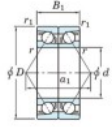

Deep groove ball bearing single row 7017-CDB-FY-JTEKT - 7017-CDB-FY-JTEKT

<https://www.123bearing.ca/bearing-housing/deep-groove-bearing/single-row/7017-cdb-fy-jtekt>

Boundary dimensions

Bearing No.	Boundary dimensions(mm)					Basic load ratings(kN)		Fatigue load factor		Limiting speeds(min-1)
	d	D	B	r1(mm)	r2(mm)	Cr	Cor	lim1(kN)	lim2	Grease lub.
7017CDB FY	85	130	44	1.1	0.6	122	117	6.3	15.9	6000

PRODUCT FEATURES

Brand	JTEKT
N° Ean13	3616060647337
Inside diameter	85 mm
Inside diameter	3.346" inch
Outside diameter	130 mm
Outside diameter	5.118" inch
Thickness	44 mm
Thickness	1.732" inch
Limiting speed	6000 rpm
Dynamic load	122 kN
Static load	117 kN
Packaging	1

contact@123bearing.ca

+1(646) 712 9672

CRT4 de Lesquin 60 Rue Du Haut De Sainghin 59273 Fretin FRANCE