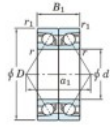

Deep groove ball bearing single row HAR-018-CDB-JTEKT - HAR-018-CDB-JTEKT

<https://www.123bearing.ca/bearing-housing/deep-groove-bearing/single-row/har-018-cdb-jtekt>

Boundary dimensions

Bearing No.	Boundary dimensions(mm)					Basic load ratings(kN)		Fatigue load factor	Limiting speeds(min-1)
	d	D	B	r(mm)	r1(mm)	C_r	C_{0k}	f₀	Grease lub.
HAR018CDB	90	140	48	1.5	1	—	52.1	8.4	7300

PRODUCT FEATURES

Brand	JTEKT
N° Ean13	3616060647443
Inside diameter	90 mm
Outside diameter	140 mm
Thickness	48 mm
Limiting speed	7300 rpm
Static load	52.1 kN
Packaging	1

contact@123bearing.ca

+1(646) 712 9672

CRT4 de Lesquin 60 Rue Du Haut De Sainghin 59273 Fretin FRANCE