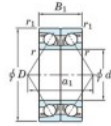

Deep groove ball bearing single row 7018-DB-FY-JTEKT - 7018-DB-FY-JTEKT

<https://www.123bearing.ca/bearing-housing/deep-groove-bearing/single-row/7018-db-fy-jtekt>

Boundary dimensions

Bearing No.	Boundary dimensions(mm)					Basic load ratings(kN)		Fatigue load limit(kN)	factor	Limiting speeds(min-1)
	d	D	B	r1(max)	r1(min)	Cv	C0r	C0r		
7018DB FY	90	140	48	1.5	1	132	127	6,45	10	Grease Lub. 4100

PRODUCT FEATURES

Brand	JTEKT
N° Ean13	3616060647467
Inside diameter	90 mm
Outside diameter	140 mm
Thickness	48 mm
Limiting speed	4100 rpm
Dynamic load	132 kN
Static load	127 kN
Packaging	1

contact@123bearing.ca

+1(646) 712 9672

CRT4 de Lesquin 60 Rue Du Haut De Sainghin 59273 Fretin FRANCE