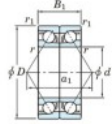

Deep groove ball bearing single row 7318-DB-FY-JTEKT - 7318-DB-FY-JTEKT

<https://www.123bearing.ca/bearing-housing/deep-groove-bearing/single-row/7318-db-fy-jtekt>

Boundary dimensions

Bearing No.	Boundary dimensions(mm)						Basic load ratings(kN)		Fatigue load limit(kN)	Factor	Limiting speeds(min-1)
	d	D	B	r1(mm)	r2(mm)	Cr	Cor	Grease lub.			
7318DB FY	90	190	86	3	1.1	327	270	11.8	-	3300	

PRODUCT FEATURES

Brand	JTEKT
N° Ean13	3616060647528
Inside diameter	90 mm
Outside diameter	190 mm
Thickness	86 mm
Limiting speed	3300 rpm
Dynamic load	327 kN
Static load	270 kN
Packaging	1

contact@123bearing.ca

+1(646) 712 9672

CRT4 de Lesquin 60 Rue Du Haut De Sainghin 59273 Fretin FRANCE