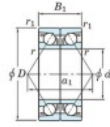

Deep groove ball bearing single row 7019-BDB-FY-JTEKT - 7019-BDB-FY-JTEKT

<https://www.123bearing.ca/bearing-housing/deep-groove-bearing/single-row/7019-bdb-fy-jtekt>

Boundary dimensions

Bearing No.	Boundary dimensions(mm)					Basic load ratings(kN)		Fatigue load factor		Limiting speeds(min-1)
	d	D	B	r1(mm)	r11(mm)	Ce	C0e	C0e	f0	Grease lub.
7019BDB FY	95	145	48	1.5	1	121	121	5,7	-	2900

PRODUCT FEATURES

Brand	JTEKT
N° Ean13	3616060647597
Inside diameter	95 mm
Outside diameter	145 mm
Thickness	48 mm
Limiting speed	2900 rpm
Dynamic load	121 kN
Static load	121 kN
Packaging	1

contact@123bearing.ca

+1(646) 712 9672

CRT4 de Lesquin 60 Rue Du Haut De Sainghin 59273 Fretin FRANCE