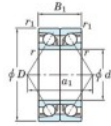

Deep groove ball bearing single row 7219-DB-FY-JTEKT - 7219-DB-FY-JTEKT

<https://www.123bearing.ca/bearing-housing/deep-groove-bearing/single-row/7219-db-fy-jtekt>

Boundary dimensions

Bearing No.	Boundary dimensions(mm)					Basic load ratings(kN)		Fatigue load limit(kN)	factor	Limiting speeds(min-1)
	d	D	B	r1(mm)	r(mm)	Cr	Cor	Ca		
7219DB FY	95	170	64	2.1	1.1	248	207	11	-	3500

PRODUCT FEATURES

Brand	JTEKT
N° Ean13	3616060647634
Inside diameter	95 mm
Inside diameter	3.74" inch
Outside diameter	170 mm
Outside diameter	6.693" inch
Thickness	64 mm
Thickness	2.52" inch
Limiting speed	3500 rpm
Dynamic load	248 kN
Static load	207 kN
Packaging	1

contact@123bearing.ca

+1(646) 712 9672

CRT4 de Lesquin 60 Rue Du Haut De Sainghin 59273 Fretin FRANCE