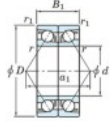

Deep groove ball bearing single row 7319-DB-FY-JTEKT - 7319-DB-FY-JTEKT

<https://www.123bearing.ca/bearing-housing/deep-groove-bearing/single-row/7319-db-fy-jtekt>

Boundary dimensions

Bearing No.	Boundary dimensions(mm)					Basic load ratings(kN)		Fatigue load limit(kN)	factor	Limiting speeds(min-1)
	d	D	B	r(max)	r1(max)	C_r	C_{0r}			
7319DB FY	95	200	90	3	1.1	350	298	12.7	-	Grease lub. 3200

PRODUCT FEATURES

Brand	JTEKT
N° Ean13	3616060647665
Inside diameter	95 mm
Inside diameter	3.74" inch
Outside diameter	200 mm
Outside diameter	7.874" inch
Thickness	90 mm
Thickness	3.543" inch
Limiting speed	3200 rpm
Dynamic load	350 kN
Static load	298 kN
Packaging	1

contact@123bearing.ca

+1(646) 712 9672

CRT4 de Lesquin 60 Rue Du Haut De Sainghin 59273 Fretin FRANCE