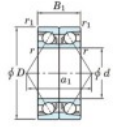

Deep groove ball bearing single row 7021-CDB-FY-JTEKT - 7021-CDB-FY-JTEKT

<https://www.123bearing.ca/bearing-housing/deep-groove-bearing/single-row/7021-cdb-fy-jtekt>

Boundary dimensions

Bearing No.	Boundary dimensions(mm)					Basic load ratings(kN)		Fatigue load factor		Limiting speeds(min-1)
	d	D	B	r1(mm)	r2(mm)	Cr	C0r	Ca	C0a	Grease lub.
7021CDB FY	105	160	52	2	1	178	179	8.6	15.9	4800

PRODUCT FEATURES

Brand	JTEKT
N° Ean13	3616060647856
Inside diameter	105 mm
Inside diameter	4.134" inch
Outside diameter	160 mm
Outside diameter	6.299" inch
Thickness	52 mm
Thickness	2.047" inch
Limiting speed	4800 rpm
Dynamic load	178 kN
Static load	179 kN
Packaging	1

contact@123bearing.ca

+1(646) 712 9672

CRT4 de Lesquin 60 Rue Du Haut De Sainghin 59273 Fretin FRANCE