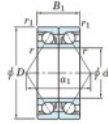

Deep groove ball bearing single row 7022-DB-FY-JTEKT - 7022-DB-FY-JTEKT

<https://www.123bearing.ca/bearing-housing/deep-groove-bearing/single-row/7022-db-fy-jtekt>

Boundary dimensions

Bearing No.	Boundary dimensions (mm)					Basic load ratings (kN)		Fatigue load limit (kN)	Factor	Limiting speeds (min-1)
	d	D	B	r1 (mm)	r2 (mm)	Cy	C0y			
7022DB FY	110	170	56	2	1	187	186	8.55	-	3300

PRODUCT FEATURES

Brand	JTEKT
N° Ean13	3616060647962
Inside diameter	110 mm
Outside diameter	170 mm
Thickness	56 mm
Limiting speed	3300 rpm
Dynamic load	187 kN
Static load	186 kN
Packaging	1

contact@123bearing.ca

+1(646) 712 9672

CRT4 de Lesquin 60 Rue Du Haut De Sainghin 59273 Fretin FRANCE