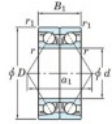

Deep groove ball bearing single row 7322-DB-FY-JTEKT - 7322-DB-FY-JTEKT

<https://www.123bearing.ca/bearing-housing/deep-groove-bearing/single-row/7322-db-fy-jtekt>

Boundary dimensions

Bearing No.	Boundary dimensions(mm)						Basic load ratings(kN)		Fatigue load	factor	Limiting speeds(min-1)
	d	D	B	r1(r2)(mm)	r (mm)	Cr	C0r	lim(kN)	IG	Grease Lub.	
7322DB FY	110	240	100	3	1,1	472	452	17.5	-	2600	

PRODUCT FEATURES

Brand	JTEKT
N° Ean13	3616060648020
Inside diameter	110 mm
Outside diameter	240 mm
Thickness	100 mm
Limiting speed	2600 rpm
Dynamic load	472 kN
Static load	452 kN
Packaging	1

contact@123bearing.ca

+1(646) 712 9672

CRT4 de Lesquin 60 Rue Du Haut De Sainghin 59273 Fretin FRANCE