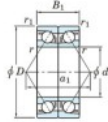

Deep groove ball bearing single row 7024-DB-FY-JTEKT - 7024-DB-FY-JTEKT

<https://www.123bearing.ca/bearing-housing/deep-groove-bearing/single-row/7024-db-fy-jtekt>

Boundary dimensions

Bearing No.	Boundary dimensions (mm)						Basic load ratings (kN)		Fatigue load factor		Limiting speed (min-1)
	d	D	B	r1 (mm)	r2 (mm)	Cr	C0r	fs	f0	Groove L.P.	
7024DB FY	120	180	56	2	1	196	206	9	-	3100	

PRODUCT FEATURES

Brand	JTEKT
N° Ean13	3616060648082
Inside diameter	120 mm
Inside diameter	4.724" inch
Outside diameter	180 mm
Outside diameter	7.087" inch
Thickness	56 mm
Thickness	2.205" inch
Limiting speed	3100 rpm
Dynamic load	196 kN
Static load	206 kN
Packaging	1

contact@123bearing.ca

+1(646) 712 9672

CRT4 de Lesquin 60 Rue Du Haut De Sainghin 59273 Fretin FRANCE