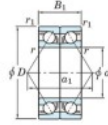

Deep groove ball bearing single row 7026-BDB-FY-JTEKT - 7026-BDB-FY-JTEKT

<https://www.123bearing.ca/bearing-housing/deep-groove-bearing/single-row/7026-bdb-fy-jtekt>

Boundary dimensions

Bearing No.	Boundary dimensions(mm)					Basic load ratings(kN)		Fatigue load limit(kN)	factor	Limiting speeds(min-1)		
	d	D	B	r1(mm)	r2(mm)	Cy	C0				10	Grease lub.
7026BDB FY	130	200	66	2	1	213	226	9.2	-	2100		

PRODUCT FEATURES

Brand	JTEKT
N° Ean13	3616060648211
Inside diameter	130 mm
Inside diameter	5.118" inch
Outside diameter	200 mm
Outside diameter	7.874" inch
Thickness	66 mm
Thickness	2.598" inch
Limiting speed	2100 rpm
Dynamic load	213 kN
Static load	226 kN
Packaging	1

contact@123bearing.ca

+1(646) 712 9672

CRT4 de Lesquin 60 Rue Du Haut De Sainghin 59273 Fretin FRANCE