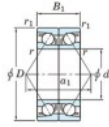

Deep groove ball bearing single row 7226-DB-FY-JTEKT - 7226-DB-FY-JTEKT

<https://www.123bearing.ca/bearing-housing/deep-groove-bearing/single-row/7226-db-fy-jtekt>

Boundary dimensions

Bearing No.	Boundary dimensions(mm)					Basic load ratings(kN)		Fatigue load limit(kN)	Factor	Limiting speeds(min-1)
	d	D	B	r1(max)	r2(max)	Cr	C0r			
7226DB FY	130	230	80	3	1.1	398	395	15.2	-	2500

PRODUCT FEATURES

Brand	JTEKT
N° Ean13	3616060648259
Inside diameter	130 mm
Inside diameter	5.118" inch
Outside diameter	230 mm
Outside diameter	9.055" inch
Thickness	80 mm
Thickness	3.15" inch
Limiting speed	2500 rpm
Dynamic load	398 kN
Static load	395 kN
Packaging	1

contact@123bearing.ca

+1(646) 712 9672

CRT4 de Lesquin 60 Rue Du Haut De Sainghin 59273 Fretin FRANCE