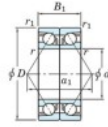

Deep groove ball bearing single row 7326-DB-FY-JTEKT - 7326-DB-FY-JTEKT

<https://www.123bearing.ca/bearing-housing/deep-groove-bearing/single-row/7326-db-fy-jtekt>

Boundary dimensions

Bearing No.	Boundary dimensions(mm)					Basic load ratings(kN)		Fatigue load limit(kN)	Factor	Limiting speeds(min-1)
	d	D	B	r1(mm)	r2(mm)	Cr	Co	lim		
7326DB FY	130	280	116	4	1.5	611	659	23.7	-	2200

PRODUCT FEATURES

Brand	JTEKT
N° Ean13	3616060648303
Inside diameter	130 mm
Inside diameter	5.118" inch
Outside diameter	280 mm
Outside diameter	11.024" inch
Thickness	116 mm
Thickness	4.567" inch
Limiting speed	2200 rpm
Dynamic load	611 kN
Static load	659 kN
Packaging	1

contact@123bearing.ca

+1(646) 712 9672

CRT4 de Lesquin 60 Rue Du Haut De Sainghin 59273 Fretin FRANCE