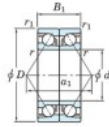

Deep groove ball bearing single row 7928-CDB-FY-JTEKT - 7928-CDB-FY-JTEKT

<https://www.123bearing.ca/bearing-housing/deep-groove-bearing/single-row/7928-cdb-fy-jtekt>

Boundary dimensions

Bearing No.	Boundary dimensions(mm)					Basic load ratings(kN)		Fatigue load factor		Limiting speeds(min-1)
	d	D	B	r1(mm)	r2(mm)	C_r	C_{0r}	f₀	f₁	Grease Lub.
7928CDB FY	140	190	48	1.5	1	179	210	8.45	16.6	4000

PRODUCT FEATURES

Brand	JTEKT
N° Ean13	3616060648327
Inside diameter	140 mm
Inside diameter	5.512" inch
Outside diameter	190 mm
Outside diameter	7.48" inch
Thickness	48 mm
Thickness	1.89" inch
Limiting speed	4000 rpm
Dynamic load	179 kN
Static load	210 kN
Packaging	1

contact@123bearing.ca

+1(646) 712 9672

CRT4 de Lesquin 60 Rue Du Haut De Sainghin 59273 Fretin FRANCE