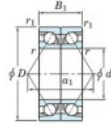

Deep groove ball bearing single row 7228-BDB-FY-JTEKT - 7228-BDB-FY-JTEKT

<https://www.123bearing.ca/bearing-housing/deep-groove-bearing/single-row/7228-bdb-fy-jtekt>

Boundary dimensions

Bearing No.	Boundary dimensions(mm)					Basic load ratings(kN)		Fatigue load	factor	Limiting speeds(min-1)
	d	D	B	r1(max)	r1(min)	C_r	C_{0r}	lim1(kN)	q0	Groove ball
7228BDB FY	140	250	84	3	1.1	401	426	15.7	-	1700

PRODUCT FEATURES

Brand	JTEKT
N° Ean13	3616060648372
Inside diameter	140 mm
Outside diameter	250 mm
Thickness	84 mm
Limiting speed	1700 rpm
Dynamic load	401 kN
Static load	426 kN
Packaging	1

contact@123bearing.ca

+1(646) 712 9672

CRT4 de Lesquin 60 Rue Du Haut De Sainghin 59273 Fretin FRANCE