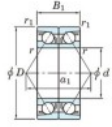

Deep groove ball bearing single row 7228-CDB-FY-JTEKT - 7228-CDB-FY-JTEKT

<https://www.123bearing.ca/bearing-housing/deep-groove-bearing/single-row/7228-cdb-fy-jtekt>

Boundary dimensions

Bearing No.	Boundary dimensions(mm)					Basic load ratings(kN)		Fatigue load factor		Limiting speeds(min-1)
	d	D	B	r1(mm)	r2(mm)	Cr	C0r	Ca	C0a	Grease Lub.
7228CDB FY	140	250	84	3	1.1	483	508	18.8	14.8	3200

PRODUCT FEATURES

Brand	JTEKT
N° Ean13	3616060648402
Inside diameter	140 mm
Inside diameter	5.512" inch
Outside diameter	250 mm
Outside diameter	9.843" inch
Thickness	84 mm
Thickness	3.307" inch
Limiting speed	3200 rpm
Dynamic load	483 kN
Static load	508 kN
Packaging	1

contact@123bearing.ca

+1(646) 712 9672

CRT4 de Lesquin 60 Rue Du Haut De Sainghin 59273 Fretin FRANCE