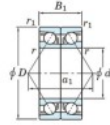

Deep groove ball bearing single row 7328-CDB-FY-JTEKT - 7328-CDB-FY-JTEKT

<https://www.123bearing.ca/bearing-housing/deep-groove-bearing/single-row/7328-cdb-fy-jtekt>

Boundary dimensions

Bearing No.	Boundary dimensions(mm)					Basic load ratings(kN)		Fatigue load factor		Limiting speeds(min-1)
	d	D	B	r1(mm)	r2(mm)	Cy	Co	f0	f1	
7328CDB FY	140	300	124	4	1.5	717	802	27.9	13.4	2800

PRODUCT FEATURES

Brand	JTEKT
N° Ean13	3616060648433
Inside diameter	140 mm
Inside diameter	5.512" inch
Outside diameter	300 mm
Outside diameter	11.811" inch
Thickness	124 mm
Thickness	4.882" inch
Limiting speed	2800 rpm
Dynamic load	717 kN
Static load	802 kN
Packaging	1

contact@123bearing.ca

+1(646) 712 9672

CRT4 de Lesquin 60 Rue Du Haut De Sainghin 59273 Fretin FRANCE