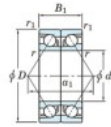

Deep groove ball bearing single row 7230-BDB-FY-JTEKT - 7230-BDB-FY-JTEKT

<https://www.123bearing.ca/bearing-housing/deep-groove-bearing/single-row/7230-bdb-fy-jtekt>

Boundary dimensions

Bearing No.	Boundary dimensions(mm)					Basic load ratings(kN)		Fatigue load factor	Limiting speeds(min-1)
	d	D	B	r1(mm)	r2(mm)	C_r	C_{0r}		
7230BDB FY	150	270	90	3	1.1	456	509	18.1	1600

PRODUCT FEATURES

Brand	JTEKT
N° Ean13	3616060648501
Inside diameter	150 mm
Inside diameter	5.906" inch
Outside diameter	270 mm
Outside diameter	10.63" inch
Thickness	90 mm
Thickness	3.543" inch
Limiting speed	1600 rpm
Dynamic load	456 kN
Static load	509 kN
Packaging	1

contact@123bearing.ca

+1(646) 712 9672

CRT4 de Lesquin 60 Rue Du Haut De Sainghin 59273 Fretin FRANCE