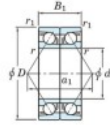

Deep groove ball bearing single row 7330-BDB-FY-JTEKT - 7330-BDB-FY-JTEKT

<https://www.123bearing.ca/bearing-housing/deep-groove-bearing/single-row/7330-bdb-fy-jtekt>

Boundary dimensions

Bearing No.	Boundary dimensions(mm)					Basic load ratings(kN)		Fatigue load limit(kN)	Factor	Limiting speeds(min-1)
	d	D	B	r1(mm)	r2(mm)	Cr	C0r	C0r		
7330BDB FY	150	320	130	4	1.5	645	760	25.6	-	1400

PRODUCT FEATURES

Brand	JTEKT
N° Ean13	3616060648532
Inside diameter	150 mm
Outside diameter	320 mm
Thickness	130 mm
Limiting speed	1400 rpm
Dynamic load	645 kN
Static load	760 kN
Packaging	1

contact@123bearing.ca

+1(646) 712 9672

CRT4 de Lesquin 60 Rue Du Haut De Sainghin 59273 Fretin FRANCE