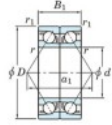

Deep groove ball bearing single row 7330-DB-FY-JTEKT - 7330-DB-FY-JTEKT

<https://www.123bearing.ca/bearing-housing/deep-groove-bearing/single-row/7330-db-fy-jtekt>

Boundary dimensions

Bearing No.	Boundary dimensions(mm)					Basic load ratings(kN)		Fatigue load limit(kN)	Factor	Limiting speeds(min-1)
	d	D	B	r1 (mm)	r2 (mm)	C_r	C_{0r}			
7330DB FY	150	320	130	4	1.5	706	829	27.9	-	1900

PRODUCT FEATURES

Brand	JTEKT
N° Ean13	3616060648549
Inside diameter	150 mm
Outside diameter	320 mm
Thickness	130 mm
Limiting speed	1900 rpm
Dynamic load	706 kN
Static load	829 kN
Packaging	1

contact@123bearing.ca

+1(646) 712 9672

CRT4 de Lesquin 60 Rue Du Haut De Sainghin 59273 Fretin FRANCE