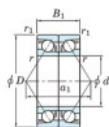

Deep groove ball bearing single row 7330-CDB-FY-JTEKT - 7330-CDB-FY-JTEKT

<https://www.123bearing.ca/bearing-housing/deep-groove-bearing/single-row/7330-cdb-fy-jtekt>

Boundary dimensions

Bearing No.	Boundary dimensions(mm)					Basic load ratings(kN)		Fatigue load factor		Limiting speeds(min-1)
	d	D	B	r1(mm)	r2(mm)	C_r	C_{0r}	f₀	f₁	
7330CDB FY	150	320	130	4	1.5	760	891	30	13.7	Grease lub. 2600

PRODUCT FEATURES

Brand	JTEKT
N° Ean13	3616060648556
Inside diameter	150 mm
Inside diameter	5.906" inch
Outside diameter	320 mm
Outside diameter	12.598" inch
Thickness	130 mm
Thickness	5.118" inch
Limiting speed	2600 rpm
Dynamic load	760 kN
Static load	891 kN
Packaging	1

contact@123bearing.ca

+1(646) 712 9672

CRT4 de Lesquin 60 Rue Du Haut De Sainghin 59273 Fretin FRANCE