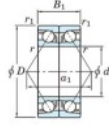

Deep groove ball bearing single row 7932-CDB-FY-JTEKT - 7932-CDB-FY-JTEKT

<https://www.123bearing.ca/bearing-housing/deep-groove-bearing/single-row/7932-cdb-fy-jtekt>

Boundary dimensions

Bearing No.	Boundary dimensions(mm)					Basic load ratings(kN)		Fatigue load factor		Limiting speeds(min-1)
	d	D	B	r1(r/min)	r2(r/min)	Cr	C0r	10	16.5	Grease Lub.
7932CDB FY	160	220	56	2	1	245	289	10.9	16.5	3500

PRODUCT FEATURES

Brand	JTEKT
N° Ean13	3616060648570
Inside diameter	160 mm
Outside diameter	220 mm
Thickness	56 mm
Limiting speed	3500 rpm
Dynamic load	245 kN
Static load	289 kN
Packaging	1

contact@123bearing.ca

+1(646) 712 9672

CRT4 de Lesquin 60 Rue Du Haut De Sainghin 59273 Fretin FRANCE