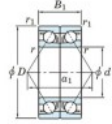

Deep groove ball bearing single row 7232-CDB-FY-JTEKT - 7232-CDB-FY-JTEKT

<https://www.123bearing.ca/bearing-housing/deep-groove-bearing/single-row/7232-cdb-fy-jtekt>

Boundary dimensions

Bearing No.	Boundary dimensions (mm)					Basic load ratings (kN)		Fatigue load factor		Limiting speeds (min-1)
	d	D	B	r1 (mm)	r2 (mm)	C_r	C_{0r}	f₀	f₁	
7232CDB FY	160	290	96	3	1.1	511	665	19.7	15.2	2700

PRODUCT FEATURES

Brand	JTEKT
N° Ean13	3616060648648
Inside diameter	160 mm
Inside diameter	6.299" inch
Outside diameter	290 mm
Outside diameter	11.417" inch
Thickness	96 mm
Thickness	3.78" inch
Limiting speed	2700 rpm
Dynamic load	511 kN
Static load	665 kN
Packaging	1

contact@123bearing.ca

+1(646) 712 9672

CRT4 de Lesquin 60 Rue Du Haut De Sainghin 59273 Fretin FRANCE