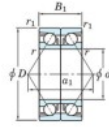

Deep groove ball bearing single row 7332-CDB-FY-JTEKT - 7332-CDB-FY-JTEKT

<https://www.123bearing.ca/bearing-housing/deep-groove-bearing/single-row/7332-cdb-fy-jtekt>

Boundary dimensions

Bearing No.	Boundary dimensions(mm)					Basic load ratings(kN)		Fatigue load factor		Limiting speeds(min-1)
	d	D	B	r1(mm)	r2(mm)	Cr	C0r	Ca	C0a	
7332CDB FY	160	340	136	4	1.5	800	980	32	14	2400

PRODUCT FEATURES

Brand	JTEKT
N° Ean13	3616060648679
Inside diameter	160 mm
Outside diameter	340 mm
Thickness	136 mm
Limiting speed	2400 rpm
Dynamic load	800 kN
Static load	980 kN
Packaging	1

contact@123bearing.ca

+1(646) 712 9672

CRT4 de Lesquin 60 Rue Du Haut De Sainghin 59273 Fretin FRANCE