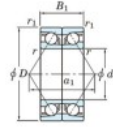

Deep groove ball bearing single row 7334-BDB-FY-JTEKT - 7334-BDB-FY-JTEKT

<https://www.123bearing.ca/bearing-housing/deep-groove-bearing/single-row/7334-bdb-fy-jtekt>

Boundary dimensions

Bearing No.	Boundary dimensions(mm)					Basic load ratings(kN)		Fatigue load limit(kN)	factor	Limiting speeds(min-1)
	d	D	B	r1(mm)	r(mm)	Cr	C0r	lim		
7334BDB FY	170	360	144	4	1.5	721	888	29.2	-	1200

PRODUCT FEATURES

Brand	JTEKT
N° Ean13	3616060648778
Inside diameter	170 mm
Outside diameter	360 mm
Thickness	144 mm
Limiting speed	1200 rpm
Dynamic load	721 kN
Static load	888 kN
Packaging	1

contact@123bearing.ca

+1(646) 712 9672

CRT4 de Lesquin 60 Rue Du Haut De Sainghin 59273 Fretin FRANCE