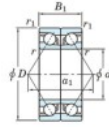

Deep groove ball bearing single row 7336-DB-FY-JTEKT - 7336-DB-FY-JTEKT

<https://www.123bearing.ca/bearing-housing/deep-groove-bearing/single-row/7336-db-fy-jtekt>

Boundary dimensions

Bearing No.	Boundary dimensions(mm)					Basic load ratings(kN)		Fatigue load factor		Limiting speeds(min-1)
	d	D	B	r1(mm)	r2(mm)	C_r	C_{0r}	C_r	C_{0r}	
7336DB FY	180	380	150	4	1.5	831	1070	33	-	1500

PRODUCT FEATURES

Brand	JTEKT
N° Ean13	3616060648884
Inside diameter	180 mm
Outside diameter	380 mm
Thickness	150 mm
Limiting speed	1500 rpm
Dynamic load	831 kN
Static load	1070 kN
Packaging	1

contact@123bearing.ca

+1(646) 712 9672

CRT4 de Lesquin 60 Rue Du Haut De Sainghin 59273 Fretin FRANCE