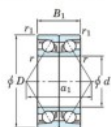

Deep groove ball bearing single row 7938-CDB-FY-JTEKT - 7938-CDB-FY-JTEKT

<https://www.123bearing.ca/bearing-housing/deep-groove-bearing/single-row/7938-cdb-fy-jtekt>

Boundary dimensions

Bearing No.	Boundary dimensions(mm)						Basic load ratings(kN)		Fatigue load factor	Limiting speeds(min-1)
	d	D	B	r1(mm)	r2(mm)	Cr	Cor	lim(kN)		
7938CDB FY	190	260	66	2	1	322	394	13.7	16.5	2700

PRODUCT FEATURES

Brand	JTEKT
N° Ean13	3616060648891
Inside diameter	190 mm
Outside diameter	260 mm
Thickness	66 mm
Limiting speed	2700 rpm
Dynamic load	322 kN
Static load	394 kN
Packaging	1

contact@123bearing.ca

+1(646) 712 9672

CRT4 de Lesquin 60 Rue Du Haut De Sainghin 59273 Fretin FRANCE