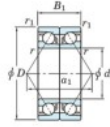

Deep groove ball bearing single row 7038-DB-FY-JTEKT - 7038-DB-FY-JTEKT

<https://www.123bearing.ca/bearing-housing/deep-groove-bearing/single-row/7038-db-fy-jtekt>

Boundary dimensions

Bearing No.	Boundary dimensions(mm)						Basic load ratings(kN)		Fatigue load factor	Limiting speeds(min-1)
	d	D	B	r1(min)	r1(max)	Cr	Cor	lim(kN)		
7038DB FY	190	290	92	2.1	1.1	441	535	18.7	1800	

PRODUCT FEATURES

Brand	JTEKT
N° Ean13	3616060648914
Inside diameter	190 mm
Outside diameter	290 mm
Thickness	92 mm
Limiting speed	1800 rpm
Dynamic load	441 kN
Static load	535 kN
Packaging	1

contact@123bearing.ca

+1(646) 712 9672

CRT4 de Lesquin 60 Rue Du Haut De Sainghin 59273 Fretin FRANCE