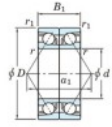

Deep groove ball bearing single row 7044-BDB-FY-JTEKT - 7044-BDB-FY-JTEKT

<https://www.123bearing.ca/bearing-housing/deep-groove-bearing/single-row/7044-bdb-fy-jtekt>

Boundary dimensions

Bearing No.	Boundary dimensions (mm)					Basic load ratings (kN)		Fatigue load	factor	Limiting
	d	D	B	r1 (mm)	r2 (mm)	Cr	C0r	lim (kN)	10	Grease lub
7044BDB FY	220	340	112	3	1.1	486	636	19.6	-	1100

PRODUCT FEATURES

Brand	JTEKT
N° Ean13	3616060649072
Inside diameter	220 mm
Outside diameter	340 mm
Thickness	112 mm
Limiting speed	1100 rpm
Dynamic load	486 kN
Static load	636 kN
Packaging	1

contact@123bearing.ca

+1(646) 712 9672

CRT4 de Lesquin 60 Rue Du Haut De Sainghin 59273 Fretin FRANCE