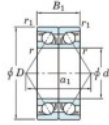

Deep groove ball bearing single row 7048-DB-FY-JTEKT - 7048-DB-FY-JTEKT

<https://www.123bearing.ca/bearing-housing/deep-groove-bearing/single-row/7048-db-fy-jtekt>

Boundary dimensions

Bearing No.	Boundary dimensions(mm)					Basic load ratings(kN)		Fatigue load limit(kN)	factor	Limiting speeds(min-1)
	d	D	B	r1(max)	r2(max)	Cr	Cor			
7048DB FY	240	360	112	3	1.1	591	751	24.6	-	1400

PRODUCT FEATURES

Brand	JTEKT
N° Ean13	3616060649119
Inside diameter	240 mm
Inside diameter	9.449" inch
Outside diameter	360 mm
Outside diameter	14.173" inch
Thickness	112 mm
Thickness	4.409" inch
Limiting speed	1400 rpm
Dynamic load	591 kN
Static load	751 kN
Packaging	1

contact@123bearing.ca

+1(646) 712 9672

CRT4 de Lesquin 60 Rue Du Haut De Sainghin 59273 Fretin FRANCE