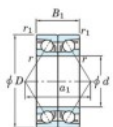

Deep groove ball bearing single row 7248-BDB-FY-JTEKT - 7248-BDB-FY-JTEKT

<https://www.123bearing.ca/bearing-housing/deep-groove-bearing/single-row/7248-bdb-fy-jtekt>

Boundary dimensions

Bearing No.	Boundary dimensions(mm)					Basic load ratings(kN)		Fatigue	factor	Limiting speeds(min-1)
	d	D	B	r1(max)	r1(min)	C_r	C_{0k}	lim1(kN)		
7248BDB FY	240	440	144	4	1.5	736	1080	30.2	-	890

PRODUCT FEATURES

Brand	JTEKT
N° Ean13	3616060649126
Inside diameter	240 mm
Inside diameter	9.449" inch
Outside diameter	440 mm
Outside diameter	17.323" inch
Thickness	144 mm
Thickness	5.669" inch
Limiting speed	890 rpm
Dynamic load	736 kN
Static load	1080 kN
Packaging	1

contact@123bearing.ca

+1(646) 712 9672

CRT4 de Lesquin 60 Rue Du Haut De Sainghin 59273 Fretin FRANCE