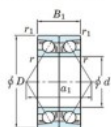

Deep groove ball bearing single row 7056-BDB-FY-JTEKT - 7056-BDB-FY-JTEKT

<https://www.123bearing.ca/bearing-housing/deep-groove-bearing/single-row/7056-bdb-fy-jtekt>

Boundary dimensions

Bearing No.	Boundary dimensions(mm)					Basic load ratings(kN)		Fatigue	factor	Limiting speeds(min-1)
	d	D	B	r1(max)	r1(min)	C_r	C_{0r}	lim1(kN)		
7056BDB FY	280	420	130	4	1.5	623	906	26.2	-	Grease Lub. 850

PRODUCT FEATURES

Brand	JTEKT
N° Ean13	3616060649164
Inside diameter	280 mm
Outside diameter	420 mm
Thickness	130 mm
Limiting speed	850 rpm
Dynamic load	623 kN
Static load	906 kN
Packaging	1

contact@123bearing.ca

+1(646) 712 9672

CRT4 de Lesquin 60 Rue Du Haut De Sainghin 59273 Fretin FRANCE