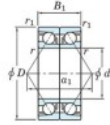

Deep groove ball bearing single row 7056-DB-FY-JTEKT - 7056-DB-FY-JTEKT

<https://www.123bearing.ca/bearing-housing/deep-groove-bearing/single-row/7056-db-fy-jtekt>

Boundary dimensions

Bearing No.	Boundary dimensions(mm)					Basic load ratings(kN)		Fatigue load limit(kN)	Factor	Limiting speeds(min-1)
	d	D	B	r1(mm)	r2(mm)	Cr	C0r			
7056DB FY	280	420	130	4	1.5	675	1010	27.9	-	1100

PRODUCT FEATURES

Brand	JTEKT
N° Ean13	3616060649171
Inside diameter	280 mm
Outside diameter	420 mm
Thickness	130 mm
Limiting speed	1100 rpm
Dynamic load	675 kN
Static load	1010 kN
Packaging	1

contact@123bearing.ca

+1(646) 712 9672

CRT4 de Lesquin 60 Rue Du Haut De Sainghin 59273 Fretin FRANCE