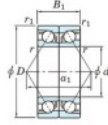

Deep groove ball bearing single row 7076-BDB-FY-JTEKT - 7076-BDB-FY-JTEKT

<https://www.123bearing.ca/bearing-housing/deep-groove-bearing/single-row/7076-bdb-fy-jtekt>

Boundary dimensions

Bearing No.	Boundary dimensions(mm)						Basic load ratings(kN)		Fatigue load limit(kN) C₁₀	factor	Limiting speeds(min-1) Grease Lub.
	d	D	B	r1(mm)	r2(mm)	C₀	C₀₀				
7076BDB FY	380	560	164	5	2	959	1740	41.5	-	560	

PRODUCT FEATURES

Brand	JTEKT
N° Ean13	3616060649263
Inside diameter	380 mm
Inside diameter	14.961" inch
Outside diameter	560 mm
Outside diameter	22.047" inch
Thickness	164 mm
Thickness	6.457" inch
Limiting speed	560 rpm
Dynamic load	959 kN
Static load	1740 kN
Packaging	1

contact@123bearing.ca

+1(646) 712 9672

CRT4 de Lesquin 60 Rue Du Haut De Sainghin 59273 Fretin FRANCE