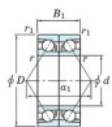

Deep groove ball bearing single row 7076-BDB-FY-JTEKT - 7076-BDB-FY-JTEKT

<https://www.123bearing.ca/bearing-housing/deep-groove-bearing/single-row/7076-bdb-fy-jtekt>

Boundary dimensions

Bearing No.	Boundary dimensions(mm)						Basic load ratings(kN)		Fatigue load limit(kN) C₁₀	factor	Limiting speeds(min-1) Grease Lub.
	d	D	B	r1(mm)	r2(mm)	C₀	C₀₀				
7076BDB FY	380	560	164	5	2	959	1740	41.5	-	560	

PRODUCT FEATURES

Brand	JTEKT
N° Ean13	3616060649263
Inside diameter	380 mm
Inside diameter	14.961" inch
Outside diameter	560 mm
Outside diameter	22.047" inch
Thickness	164 mm
Thickness	6.457" inch
Limiting speed	560 rpm
Dynamic load	959 kN
Static load	1740 kN
Packaging	1

contact@123bearing.ca

+1(646) 712 9672

CRT4 de Lesquin 60 Rue Du Haut De Sainghin 59273 Fretin FRANCE