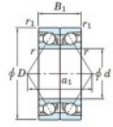

Deep groove ball bearing single row 7076-BDB-FY-JTEKT - 7076-BDB-FY-JTEKT

<https://www.123bearing.ca/bearing-housing/deep-groove-bearing/single-row/7076-bdb-fy-jtekt>

Boundary dimensions

Bearing No.	Boundary dimensions(mm)						Basic load ratings(kN)		Fatigue load limit(kN) C₁₀	factor	Limiting speeds(min-1) Grease Lub.
	d	D	B	r1(mm)	r2(mm)	C₀	C₀₀				
7076BDB FY	380	560	164	5	2	959	1740	41.5	-	560	

PRODUCT FEATURES

Brand	JTEKT
N° Ean13	3616060649263
Inside diameter	380 mm
Inside diameter	14.961" inch
Outside diameter	560 mm
Outside diameter	22.047" inch
Thickness	164 mm
Thickness	6.457" inch
Limiting speed	560 rpm
Dynamic load	959 kN
Static load	1740 kN
Packaging	1

contact@123bearing.ca

+1(646) 712 9672

CRT4 de Lesquin 60 Rue Du Haut De Sainghin 59273 Fretin FRANCE