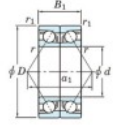

Deep groove ball bearing single row 7076-BDB-FY-JTEKT - 7076-BDB-FY-JTEKT

<https://www.123bearing.ca/bearing-housing/deep-groove-bearing/single-row/7076-bdb-fy-jtekt>

Boundary dimensions

Bearing No.	Boundary dimensions(mm)						Basic load ratings(kN)		Fatigue load limit(kN) C₁₀	factor	Limiting speeds(min-1) Grease Lub.
	d	D	B	r1(mm)	r2(mm)	C₀	C₀₀				
7076BDB FY	380	560	164	5	2	959	1740	41.5	-	560	

PRODUCT FEATURES

Brand	JTEKT
N° Ean13	3616060649263
Inside diameter	380 mm
Inside diameter	14.961" inch
Outside diameter	560 mm
Outside diameter	22.047" inch
Thickness	164 mm
Thickness	6.457" inch
Limiting speed	560 rpm
Dynamic load	959 kN
Static load	1740 kN
Packaging	1

contact@123bearing.ca

+1(646) 712 9672

CRT4 de Lesquin 60 Rue Du Haut De Sainghin 59273 Fretin FRANCE