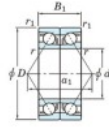

Deep groove ball bearing single row 7076-BDB-FY-JTEKT - 7076-BDB-FY-JTEKT

<https://www.123bearing.ca/bearing-housing/deep-groove-bearing/single-row/7076-bdb-fy-jtekt>

Boundary dimensions

Bearing No.	Boundary dimensions(mm)						Basic load ratings(kN)		Fatigue load limit(kN) C₁₀	factor	Limiting speeds(min-1) Grease Lub.
	d	D	B	r1(mm)	r2(mm)	C₀	C₀₀				
7076BDB FY	380	560	164	5	2	959	1740	41.5	-	560	

PRODUCT FEATURES

Brand	JTEKT
N° Ean13	3616060649263
Inside diameter	380 mm
Inside diameter	14.961" inch
Outside diameter	560 mm
Outside diameter	22.047" inch
Thickness	164 mm
Thickness	6.457" inch
Limiting speed	560 rpm
Dynamic load	959 kN
Static load	1740 kN
Packaging	1

contact@123bearing.ca

+1(646) 712 9672

CRT4 de Lesquin 60 Rue Du Haut De Sainghin 59273 Fretin FRANCE