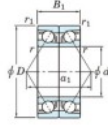

Deep groove ball bearing single row 7076-BDB-FY-JTEKT - 7076-BDB-FY-JTEKT

<https://www.123bearing.ca/bearing-housing/deep-groove-bearing/single-row/7076-bdb-fy-jtekt>

Boundary dimensions

Bearing No.	Boundary dimensions(mm)						Basic load ratings(kN)		Fatigue load limit(kN)	factor	Limiting speeds(min-1)
	d	D	B	r1(mm)	r2(mm)	Cr	Cor	Grease lub.			
7076BDB FY	380	560	164	5	2	959	1740	41.5	-	560	

PRODUCT FEATURES

Brand	JTEKT
N° Ean13	3616060649263
Inside diameter	380 mm
Inside diameter	14.961" inch
Outside diameter	560 mm
Outside diameter	22.047" inch
Thickness	164 mm
Thickness	6.457" inch
Limiting speed	560 rpm
Dynamic load	959 kN
Static load	1740 kN
Packaging	1

contact@123bearing.ca

+1(646) 712 9672

CRT4 de Lesquin 60 Rue Du Haut De Sainghin 59273 Fretin FRANCE