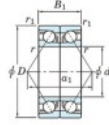

Deep groove ball bearing single row 7076-BDB-FY-JTEKT - 7076-BDB-FY-JTEKT

<https://www.123bearing.ca/bearing-housing/deep-groove-bearing/single-row/7076-bdb-fy-jtekt>

Boundary dimensions

Bearing No.	Boundary dimensions(mm)						Basic load ratings(kN)		Fatigue load limit(kN) C₁₀	factor	Limiting speeds(min-1) Grease Lub.
	d	D	B	r1(mm)	r2(mm)	C₀	C₀₀				
7076BDB FY	380	560	164	5	2	959	1740	41.5	-	560	

PRODUCT FEATURES

Brand	JTEKT
N° Ean13	3616060649263
Inside diameter	380 mm
Inside diameter	14.961" inch
Outside diameter	560 mm
Outside diameter	22.047" inch
Thickness	164 mm
Thickness	6.457" inch
Limiting speed	560 rpm
Dynamic load	959 kN
Static load	1740 kN
Packaging	1

contact@123bearing.ca

+1(646) 712 9672

CRT4 de Lesquin 60 Rue Du Haut De Sainghin 59273 Fretin FRANCE