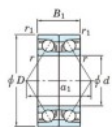

Deep groove ball bearing single row 7076-BDB-FY-JTEKT - 7076-BDB-FY-JTEKT

<https://www.123bearing.ca/bearing-housing/deep-groove-bearing/single-row/7076-bdb-fy-jtekt>

Boundary dimensions

Bearing No.	Boundary dimensions(mm)						Basic load ratings(kN)		Fatigue load limit(kN)	factor	Limiting speeds(min-1)
	d	D	B	r1(mm)	r2(mm)	Cr	Cor	Grease lub.			
7076BDB FY	380	560	164	5	2	959	1740	41.5	-	560	

PRODUCT FEATURES

Brand	JTEKT
N° Ean13	3616060649263
Inside diameter	380 mm
Inside diameter	14.961" inch
Outside diameter	560 mm
Outside diameter	22.047" inch
Thickness	164 mm
Thickness	6.457" inch
Limiting speed	560 rpm
Dynamic load	959 kN
Static load	1740 kN
Packaging	1

contact@123bearing.ca

+1(646) 712 9672

CRT4 de Lesquin 60 Rue Du Haut De Sainghin 59273 Fretin FRANCE