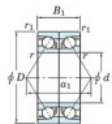

Deep groove ball bearing single row 7076-BDB-FY-JTEKT - 7076-BDB-FY-JTEKT

<https://www.123bearing.ca/bearing-housing/deep-groove-bearing/single-row/7076-bdb-fy-jtekt>

Boundary dimensions

Bearing No.	Boundary dimensions(mm)						Basic load ratings(kN)		Fatigue load limit(kN)	factor	Limiting speeds(min-1)
	d	D	B	r1(mm)	r2(mm)	Cr	Cor	Grease lub.			
7076BDB FY	380	560	164	5	2	959	1740	41.5	-	560	

PRODUCT FEATURES

Brand	JTEKT
N° Ean13	3616060649263
Inside diameter	380 mm
Inside diameter	14.961" inch
Outside diameter	560 mm
Outside diameter	22.047" inch
Thickness	164 mm
Thickness	6.457" inch
Limiting speed	560 rpm
Dynamic load	959 kN
Static load	1740 kN
Packaging	1

contact@123bearing.ca

+1(646) 712 9672

CRT4 de Lesquin 60 Rue Du Haut De Sainghin 59273 Fretin FRANCE