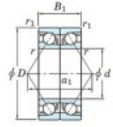

Deep groove ball bearing single row 7076-BDB-FY-JTEKT - 7076-BDB-FY-JTEKT

<https://www.123bearing.ca/bearing-housing/deep-groove-bearing/single-row/7076-bdb-fy-jtekt>

Boundary dimensions

Bearing No.	Boundary dimensions(mm)						Basic load ratings(kN)		Fatigue load limit(kN)	factor	Limiting speeds(min-1)
	d	D	B	r1(mm)	r2(mm)	Cr	Cor	Grease lub.			
7076BDB FY	380	560	164	5	2	959	1740	41.5	-	560	

PRODUCT FEATURES

Brand	JTEKT
N° Ean13	3616060649263
Inside diameter	380 mm
Inside diameter	14.961" inch
Outside diameter	560 mm
Outside diameter	22.047" inch
Thickness	164 mm
Thickness	6.457" inch
Limiting speed	560 rpm
Dynamic load	959 kN
Static load	1740 kN
Packaging	1

contact@123bearing.ca

+1(646) 712 9672

CRT4 de Lesquin 60 Rue Du Haut De Sainghin 59273 Fretin FRANCE