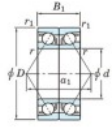

Deep groove ball bearing single row 7076-BDB-FY-JTEKT - 7076-BDB-FY-JTEKT

<https://www.123bearing.ca/bearing-housing/deep-groove-bearing/single-row/7076-bdb-fy-jtekt>

Boundary dimensions

Bearing No.	Boundary dimensions(mm)						Basic load ratings(kN)		Fatigue load limit(kN)	factor	Limiting speeds(min-1)
	d	D	B	r1(mm)	r2(mm)	Cr	Cor	Grease lub.			
7076BDB FY	380	560	164	5	2	959	1740	41.5	-	560	

PRODUCT FEATURES

Brand	JTEKT
N° Ean13	3616060649263
Inside diameter	380 mm
Inside diameter	14.961" inch
Outside diameter	560 mm
Outside diameter	22.047" inch
Thickness	164 mm
Thickness	6.457" inch
Limiting speed	560 rpm
Dynamic load	959 kN
Static load	1740 kN
Packaging	1

contact@123bearing.ca

+1(646) 712 9672

CRT4 de Lesquin 60 Rue Du Haut De Sainghin 59273 Fretin FRANCE