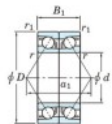

Deep groove ball bearing single row 7076-BDB-FY-JTEKT - 7076-BDB-FY-JTEKT

<https://www.123bearing.ca/bearing-housing/deep-groove-bearing/single-row/7076-bdb-fy-jtekt>

Boundary dimensions

Bearing No.	Boundary dimensions(mm)						Basic load ratings(kN)		Fatigue load limit(kN) C₁₀	factor	Limiting speeds(min-1) Grease Lub.
	d	D	B	r1(mm)	r2(mm)	C₀	C₀₀				
7076BDB FY	380	560	164	5	2	959	1740	41.5	-	560	

PRODUCT FEATURES

Brand	JTEKT
N° Ean13	3616060649263
Inside diameter	380 mm
Inside diameter	14.961" inch
Outside diameter	560 mm
Outside diameter	22.047" inch
Thickness	164 mm
Thickness	6.457" inch
Limiting speed	560 rpm
Dynamic load	959 kN
Static load	1740 kN
Packaging	1

contact@123bearing.ca

+1(646) 712 9672

CRT4 de Lesquin 60 Rue Du Haut De Sainghin 59273 Fretin FRANCE