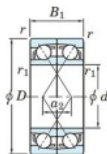

## Deep groove ball bearing single row 7200-CDF-JTEKT - 7200-CDF-JTEKT

<https://www.123bearing.ca/bearing-housing/deep-groove-bearing/single-row/7200-cdf-jtekt>

Boundary dimensions

4000 ball bearings Face to face (DF)

Bearing No.	Boundary dimensions(mm)						Basic load ratings(kN)		Fatigue load limit(kN)		Limiting speeds(min-1)
	d	D	B	r (min)	r1 (min)	Cr	C0r	C0r	f0		
7200CDF	10	30	18	0.6	0.3	11.8	5.85	0.3	13.4	25000 Grease lub.	

## PRODUCT FEATURES

Brand	JTEKT
N° Ean13	3616060649317
Inside diameter	10 mm
Inside diameter	0.394" inch
Outside diameter	30 mm
Outside diameter	1.181" inch
Thickness	18 mm
Thickness	0.709" inch
Limiting speed	25000 rpm
Dynamic load	11.8 kN
Static load	5.85 kN
Packaging	1