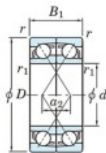

Deep groove ball bearing single row 7202-CDF-JTEKT - 7202-CDF-JTEKT

<https://www.123bearing.ca/bearing-housing/deep-groove-bearing/single-row/7202-cdf-jtekt>

Boundary dimensions

Angular ball bearings Face to face (DF)

Bearing No.	Boundary dimensions(mm)						Basic load ratings(kN)		Fatigue load limit(kN)		Limiting speeds(min-1) Grease Lub.
	d	D	B	r1(min)	r1(max)	Cr	Cor	C0	f0		
7202CDF	15	35	22	0.6	0.3	17.6	9.15	0.68	13.3	20000	

PRODUCT FEATURES

Brand	JTEKT
N° Ean13	4549250192593
Inside diameter	15 mm
Inside diameter	0.591" inch
Outside diameter	35 mm
Outside diameter	1.378" inch
Thickness	22 mm
Thickness	0.866" inch
Limiting speed	20000 rpm
Dynamic load	17.6 kN
Static load	9.15 kN
Packaging	1