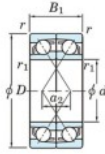

## Deep groove ball bearing single row 7202-CDF-JTEKT - 7202-CDF-JTEKT

<https://www.123bearing.ca/bearing-housing/deep-groove-bearing/single-row/7202-cdf-jtekt>

Boundary dimensions

Angular ball bearings Face to face (DF)

Bearing No.	Boundary dimensions(mm)						Basic load ratings(kN)		Fatigue load limit(kN)		Limiting speeds(min-1)
	d	D	B	r1(min)	r1(max)	Cr	Cor	C0	f0		
7202CDF	15	35	22	0.6	0.3	17.6	9.15	0.68	13.3	20000	

### PRODUCT FEATURES

Brand	JTEKT
N° Ean13	4549250192593
Inside diameter	15 mm
Inside diameter	0.591" inch
Outside diameter	35 mm
Outside diameter	1.378" inch
Thickness	22 mm
Thickness	0.866" inch
Limiting speed	20000 rpm
Dynamic load	17.6 kN
Static load	9.15 kN
Packaging	1