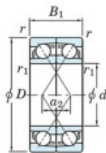

Deep groove ball bearing single row 7202-CDF-JTEKT - 7202-CDF-JTEKT

<https://www.123bearing.ca/bearing-housing/deep-groove-bearing/single-row/7202-cdf-jtekt>

Boundary dimensions

Angular ball bearings Face to face (DF)

Bearing No.	Boundary dimensions(mm)						Basic load ratings(kN)		Fatigue load limit(kN)		Factor	Limiting speeds(min-1)
	d	D	B	r1(min)	r1(max)	Cr	Cor	C0	C10			
7202CDF	15	35	22	0.6	0.3	17.6	9.15	0.68	13.3		20000	

PRODUCT FEATURES

Brand	JTEKT
N° Ean13	4549250192593
Inside diameter	15 mm
Inside diameter	0.591" inch
Outside diameter	35 mm
Outside diameter	1.378" inch
Thickness	22 mm
Thickness	0.866" inch
Limiting speed	20000 rpm
Dynamic load	17.6 kN
Static load	9.15 kN
Packaging	1