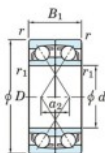

Deep groove ball bearing single row 7202-CDF-JTEKT - 7202-CDF-JTEKT

<https://www.123bearing.ca/bearing-housing/deep-groove-bearing/single-row/7202-cdf-jtekt>

Boundary dimensions

Angular ball bearings Face to face (DF)

Bearing No.	Boundary dimensions(mm)						Basic load ratings(kN)		Fatigue load limit(kN)		Limiting speeds(min-1)
	d	D	B	r1(min)	r1(max)	Cr	Cor	C0	f0		
7202CDF	15	35	22	0.6	0.3	17.6	9.15	0.68	13.3	20000	

PRODUCT FEATURES

Brand	JTEKT
N° Ean13	4549250192593
Inside diameter	15 mm
Inside diameter	0.591" inch
Outside diameter	35 mm
Outside diameter	1.378" inch
Thickness	22 mm
Thickness	0.866" inch
Limiting speed	20000 rpm
Dynamic load	17.6 kN
Static load	9.15 kN
Packaging	1