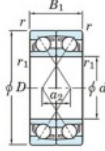

## Deep groove ball bearing single row 7202-CDF-JTEKT - 7202-CDF-JTEKT

<https://www.123bearing.ca/bearing-housing/deep-groove-bearing/single-row/7202-cdf-jtekt>

Boundary dimensions

Angular ball bearings Face to face (DF)

Bearing No.	Boundary dimensions(mm)						Basic load ratings(kN)		Fatigue load limit(kN)		Limiting speeds(min-1)
	d	D	B	r1(min)	r1(max)	Cr	Cor	C0	f0		
7202CDF	15	35	22	0.6	0.3	17.6	9.15	0.68	13.3	20000	

## PRODUCT FEATURES

Brand	JTEKT
N° Ean13	4549250192593
Inside diameter	15 mm
Inside diameter	0.591" inch
Outside diameter	35 mm
Outside diameter	1.378" inch
Thickness	22 mm
Thickness	0.866" inch
Limiting speed	20000 rpm
Dynamic load	17.6 kN
Static load	9.15 kN
Packaging	1