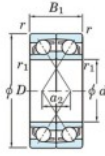

Deep groove ball bearing single row 7202-CDF-JTEKT - 7202-CDF-JTEKT

<https://www.123bearing.ca/bearing-housing/deep-groove-bearing/single-row/7202-cdf-jtekt>

Boundary dimensions

Angular ball bearings Face to face (DF)

Bearing No.	Boundary dimensions(mm)						Basic load ratings(kN)		Fatigue load limit(kN)		Limiting speeds(min-1)
	d	D	B	r1(min)	r1(max)	Cr	Cor	C0	f0		
7202CDF	15	35	22	0.6	0.3	17.6	9.15	0.68	13.3	20000	

PRODUCT FEATURES

Brand	JTEKT
N° Ean13	4549250192593
Inside diameter	15 mm
Inside diameter	0.591" inch
Outside diameter	35 mm
Outside diameter	1.378" inch
Thickness	22 mm
Thickness	0.866" inch
Limiting speed	20000 rpm
Dynamic load	17.6 kN
Static load	9.15 kN
Packaging	1