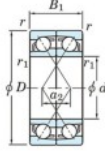

Deep groove ball bearing single row 7202-CDF-JTEKT - 7202-CDF-JTEKT

<https://www.123bearing.ca/bearing-housing/deep-groove-bearing/single-row/7202-cdf-jtekt>

Boundary dimensions

Angular ball bearings Face to face (DF)

Bearing No.	Boundary dimensions(mm)						Basic load ratings(kN)		Fatigue load limit(kN)		Limiting speeds(min-1)
	d	D	B	r1(min)	r1(max)	Cr	Cor	C0	f0		
7202CDF	15	35	22	0.6	0.3	17.6	9.15	0.68	13.3	20000	

PRODUCT FEATURES

Brand	JTEKT
N° Ean13	4549250192593
Inside diameter	15 mm
Inside diameter	0.591" inch
Outside diameter	35 mm
Outside diameter	1.378" inch
Thickness	22 mm
Thickness	0.866" inch
Limiting speed	20000 rpm
Dynamic load	17.6 kN
Static load	9.15 kN
Packaging	1