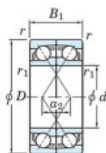

Deep groove ball bearing single row 7202-CDF-JTEKT - 7202-CDF-JTEKT

<https://www.123bearing.ca/bearing-housing/deep-groove-bearing/single-row/7202-cdf-jtekt>

Boundary dimensions

Angular ball bearings Face to face (DF)

Bearing No.	Boundary dimensions(mm)						Basic load ratings(kN)		Fatigue load limit(kN)		Limiting speeds(min-1)
	d	D	B	r1(min)	r1(max)	Cr	Cor	C0	f0		
7202CDF	15	35	22	0.6	0.3	17.6	9.15	0.68	13.3	20000	

PRODUCT FEATURES

Brand	JTEKT
N° Ean13	4549250192593
Inside diameter	15 mm
Inside diameter	0.591" inch
Outside diameter	35 mm
Outside diameter	1.378" inch
Thickness	22 mm
Thickness	0.866" inch
Limiting speed	20000 rpm
Dynamic load	17.6 kN
Static load	9.15 kN
Packaging	1