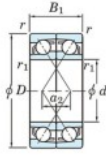

## Deep groove ball bearing single row 7202-CDF-JTEKT - 7202-CDF-JTEKT

<https://www.123bearing.ca/bearing-housing/deep-groove-bearing/single-row/7202-cdf-jtekt>

Boundary dimensions

Angular ball bearings Face to face (DF)

Bearing No.	Boundary dimensions(mm)						Basic load ratings(kN)		Fatigue load limit(kN)		Limiting speeds(min-1)
	d	D	B	r1(min)	r1(max)	Cr	Cor	C0	f0		
7202CDF	15	35	22	0.6	0.3	17.6	9.15	0.68	13.3	20000	

## PRODUCT FEATURES

Brand	JTEKT
N° Ean13	4549250192593
Inside diameter	15 mm
Inside diameter	0.591" inch
Outside diameter	35 mm
Outside diameter	1.378" inch
Thickness	22 mm
Thickness	0.866" inch
Limiting speed	20000 rpm
Dynamic load	17.6 kN
Static load	9.15 kN
Packaging	1