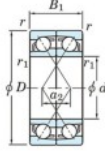

Deep groove ball bearing single row 7202-CDF-JTEKT - 7202-CDF-JTEKT

<https://www.123bearing.ca/bearing-housing/deep-groove-bearing/single-row/7202-cdf-jtekt>

Boundary dimensions

Angular ball bearings Face to face (DF)

Bearing No.	Boundary dimensions(mm)						Basic load ratings(kN)		Fatigue load limit(kN)		Limiting speeds(min-1)	
	d	D	B	r1(min)	r1(max)	Cr	Cor	C0	f0	Grease lub.	Oil lub.	
7202CDF	15	35	22	0.6	0.3	17.6	9.15	0.68	13.3		20000	

PRODUCT FEATURES

Brand	JTEKT
N° Ean13	4549250192593
Inside diameter	15 mm
Inside diameter	0.591" inch
Outside diameter	35 mm
Outside diameter	1.378" inch
Thickness	22 mm
Thickness	0.866" inch
Limiting speed	20000 rpm
Dynamic load	17.6 kN
Static load	9.15 kN
Packaging	1