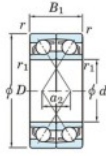

Deep groove ball bearing single row 7202-CDF-JTEKT - 7202-CDF-JTEKT

<https://www.123bearing.ca/bearing-housing/deep-groove-bearing/single-row/7202-cdf-jtekt>

Boundary dimensions

Angular ball bearings Face to face (DF)

Bearing No.	Boundary dimensions(mm)						Basic load ratings(kN)		Fatigue load limit(kN)		Limiting speeds(min-1)
	d	D	B	r1(min)	r1(max)	Cr	Cor	C0	f0		
7202CDF	15	35	22	0.6	0.3	17.6	9.15	0.68	13.3	20000	

PRODUCT FEATURES

Brand	JTEKT
N° Ean13	4549250192593
Inside diameter	15 mm
Inside diameter	0.591" inch
Outside diameter	35 mm
Outside diameter	1.378" inch
Thickness	22 mm
Thickness	0.866" inch
Limiting speed	20000 rpm
Dynamic load	17.6 kN
Static load	9.15 kN
Packaging	1