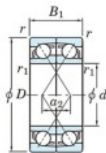

## Deep groove ball bearing single row 7202-CDF-JTEKT - 7202-CDF-JTEKT

<https://www.123bearing.ca/bearing-housing/deep-groove-bearing/single-row/7202-cdf-jtekt>

Boundary dimensions

Angular ball bearings Face to face (DF)

Bearing No.	Boundary dimensions(mm)						Basic load ratings(kN)		Fatigue load limit(kN)		Limiting speeds(min-1)
	d	D	B	r1(min)	r1(max)	Cr	Cor	C0	f0		
7202CDF	15	35	22	0.6	0.3	17.6	9.15	0.68	13.3	Grease lub. 20000	

### PRODUCT FEATURES

Brand	JTEKT
N° Ean13	4549250192593
Inside diameter	15 mm
Inside diameter	0.591" inch
Outside diameter	35 mm
Outside diameter	1.378" inch
Thickness	22 mm
Thickness	0.866" inch
Limiting speed	20000 rpm
Dynamic load	17.6 kN
Static load	9.15 kN
Packaging	1