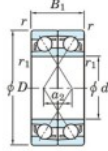

Deep groove ball bearing single row 7203-DF-JTEKT - 7203-DF-JTEKT

<https://www.123bearing.ca/bearing-housing/deep-groove-bearing/single-row/7203-df-jtekt>

Boundary dimensions

(Single ball bearings Face to face (DF))

Bearing No.	Boundary dimensions(mm)					Basic load ratings(kN)		Fatigue load limit(kN)	factor	Limiting speeds(min-1)
	d	D	B	r1(min)	r1(max)	Cr	Cor	Cu	f0	Grease lub.
7203DF	17	40	24	0.6	0.3	20.6	11	0.77	-	13000

PRODUCT FEATURES

Brand	JTEKT
N° Ean13	4549250192951
Inside diameter	17 mm
Inside diameter	0.669" inch
Outside diameter	40 mm
Outside diameter	1.575" inch
Thickness	24 mm
Thickness	0.945" inch
Limiting speed	13000 rpm
Dynamic load	20.6 kN
Static load	11 kN
Packaging	1