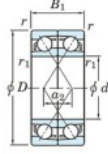

Deep groove ball bearing single row 7203-DF-JTEKT - 7203-DF-JTEKT

<https://www.123bearing.ca/bearing-housing/deep-groove-bearing/single-row/7203-df-jtekt>

Boundary dimensions

(Single ball bearings Face to face (DF))

| Bearing No. | Boundary dimensions(mm) | | | | | Basic load ratings(kN) | | Fatigue load limit(kN) | factor | Limiting speeds(min-1) |
|-------------|-------------------------|----|----|---------|---------|------------------------|-----|------------------------|--------|------------------------|
| | d | D | B | r1(min) | r1(max) | Cr | Cor | Cu | f0 | Grease lub. |
| 7203DF | 17 | 40 | 24 | 0.6 | 0.3 | 20.6 | 11 | 0.77 | - | 13000 |

PRODUCT FEATURES

| | |
|------------------|---------------|
| Brand | JTEKT |
| N° Ean13 | 4549250192951 |
| Inside diameter | 17 mm |
| Inside diameter | 0.669" inch |
| Outside diameter | 40 mm |
| Outside diameter | 1.575" inch |
| Thickness | 24 mm |
| Thickness | 0.945" inch |
| Limiting speed | 13000 rpm |
| Dynamic load | 20.6 kN |
| Static load | 11 kN |
| Packaging | 1 |