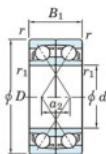

Deep groove ball bearing single row 7203-DF-JTEKT - 7203-DF-JTEKT

<https://www.123bearing.ca/bearing-housing/deep-groove-bearing/single-row/7203-df-jtekt>

Boundary dimensions

(Single ball bearings Face to face (DF))

Bearing No.	Boundary dimensions(mm)					Basic load ratings(kN)		Fatigue load factor		Limiting speeds(min-1)	
	d	D	B	r1(min)	r1(max)	Cr	Cor	Cu	f0	Grease lub.	
7203DF	17	40	24	0.6	0.3	20.6	11	0.77	-	13000	

PRODUCT FEATURES

Brand	JTEKT
N° Ean13	4549250192951
Inside diameter	17 mm
Inside diameter	0.669" inch
Outside diameter	40 mm
Outside diameter	1.575" inch
Thickness	24 mm
Thickness	0.945" inch
Limiting speed	13000 rpm
Dynamic load	20.6 kN
Static load	11 kN
Packaging	1