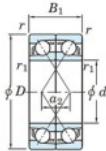

Deep groove ball bearing single row 7203-DF-JTEKT - 7203-DF-JTEKT

<https://www.123bearing.ca/bearing-housing/deep-groove-bearing/single-row/7203-df-jtekt>

Boundary dimensions

(Single ball bearings Face to face (DF))

Bearing No.	Boundary dimensions(mm)					Basic load ratings(kN)		Fatigue load limit(kN) C _u	factor f ₀	Limiting speeds(min-1) Grease lub.
	d	D	B	r (min)	r1 (min)	C _r	C _{0r}			
7203DF	17	40	24	0.6	0.3	20.6	11	0.77	-	13000

PRODUCT FEATURES

Brand	JTEKT
N° Ean13	4549250192951
Inside diameter	17 mm
Inside diameter	0.669" inch
Outside diameter	40 mm
Outside diameter	1.575" inch
Thickness	24 mm
Thickness	0.945" inch
Limiting speed	13000 rpm
Dynamic load	20.6 kN
Static load	11 kN
Packaging	1