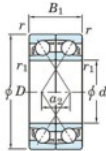

Deep groove ball bearing single row 7203-DF-JTEKT - 7203-DF-JTEKT

<https://www.123bearing.ca/bearing-housing/deep-groove-bearing/single-row/7203-df-jtekt>

Boundary dimensions

(Single ball bearings Face to face (DF))

Bearing No.	Boundary dimensions(mm)					Basic load ratings(kN)		Fatigue load factor		Limiting speeds(min-1)
	d	D	B	r (min)	r1 (min)	Cr	Cor	Cu	f0	Grease lub.
7203DF	17	40	24	0.6	0.3	20.6	11	0.77	-	13000

PRODUCT FEATURES

Brand	JTEKT
N° Ean13	4549250192951
Inside diameter	17 mm
Inside diameter	0.669" inch
Outside diameter	40 mm
Outside diameter	1.575" inch
Thickness	24 mm
Thickness	0.945" inch
Limiting speed	13000 rpm
Dynamic load	20.6 kN
Static load	11 kN
Packaging	1