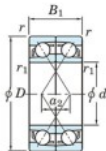

Deep groove ball bearing single row 7203-DF-JTEKT - 7203-DF-JTEKT

<https://www.123bearing.ca/bearing-housing/deep-groove-bearing/single-row/7203-df-jtekt>

Boundary dimensions

(Single ball bearings Face to face (DF))

Bearing No.	Boundary dimensions(mm)					Basic load ratings(kN)		Fatigue load limit(kN) C _u	factor f ₀	Limiting speeds(min-1) Grease lub.
	d	D	B	r (min)	r1 (min)	C _r	C _{0r}			
7203DF	17	40	24	0.6	0.3	20.6	11	0.77	-	13000

PRODUCT FEATURES

Brand	JTEKT
N° Ean13	4549250192951
Inside diameter	17 mm
Inside diameter	0.669" inch
Outside diameter	40 mm
Outside diameter	1.575" inch
Thickness	24 mm
Thickness	0.945" inch
Limiting speed	13000 rpm
Dynamic load	20.6 kN
Static load	11 kN
Packaging	1