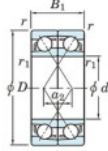

## Deep groove ball bearing single row 7203-DF-JTEKT - 7203-DF-JTEKT

<https://www.123bearing.ca/bearing-housing/deep-groove-bearing/single-row/7203-df-jtekt>

Boundary dimensions

(Single ball bearings Face to face (DF))

Bearing No.	Boundary dimensions(mm)					Basic load ratings(kN)		Fatigue load limit(kN) C <sub>u</sub>	factor f <sub>0</sub>	Limiting speeds(min-1) Grease lub.
	d	D	B	r1(min)	r1(max)	C <sub>r</sub>	C <sub>0r</sub>			
7203DF	17	40	24	0.6	0.3	20.6	11	0.77	-	13000

## PRODUCT FEATURES

Brand	JTEKT
N° Ean13	4549250192951
Inside diameter	17 mm
Inside diameter	0.669" inch
Outside diameter	40 mm
Outside diameter	1.575" inch
Thickness	24 mm
Thickness	0.945" inch
Limiting speed	13000 rpm
Dynamic load	20.6 kN
Static load	11 kN
Packaging	1