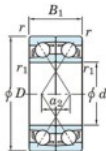

## Deep groove ball bearing single row 7203-DF-JTEKT - 7203-DF-JTEKT

<https://www.123bearing.ca/bearing-housing/deep-groove-bearing/single-row/7203-df-jtekt>

Boundary dimensions

(Single ball bearings Face to face (DF))

Bearing No.	Boundary dimensions(mm)					Basic load ratings(kN)		Fatigue load limit(kN) C <sub>u</sub>	factor f <sub>0</sub>	Limiting speeds(min-1) Grease lub.
	d	D	B	r (min)	r1 (min)	C <sub>r</sub>	C <sub>0r</sub>			
7203DF	17	40	24	0.6	0.3	20.6	11	0.77	-	13000

## PRODUCT FEATURES

Brand	JTEKT
N° Ean13	4549250192951
Inside diameter	17 mm
Inside diameter	0.669" inch
Outside diameter	40 mm
Outside diameter	1.575" inch
Thickness	24 mm
Thickness	0.945" inch
Limiting speed	13000 rpm
Dynamic load	20.6 kN
Static load	11 kN
Packaging	1