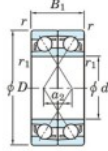

## Deep groove ball bearing single row 7203-DF-JTEKT - 7203-DF-JTEKT

<https://www.123bearing.ca/bearing-housing/deep-groove-bearing/single-row/7203-df-jtekt>

Boundary dimensions

(Single ball bearings Face to face (DF))

Bearing No.	Boundary dimensions(mm)					Basic load ratings(kN)		Fatigue load limit(kN)	factor	Limiting speeds(min-1)
	d	D	B	r1(min)	r1(max)	Cr	Cor	Cu	f0	Grease lub.
7203DF	17	40	24	0.6	0.3	20.6	11	0.77	-	13000

## PRODUCT FEATURES

Brand	JTEKT
N° Ean13	4549250192951
Inside diameter	17 mm
Inside diameter	0.669" inch
Outside diameter	40 mm
Outside diameter	1.575" inch
Thickness	24 mm
Thickness	0.945" inch
Limiting speed	13000 rpm
Dynamic load	20.6 kN
Static load	11 kN
Packaging	1