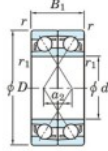

Deep groove ball bearing single row 7203-DF-JTEKT - 7203-DF-JTEKT

<https://www.123bearing.ca/bearing-housing/deep-groove-bearing/single-row/7203-df-jtekt>

Boundary dimensions

(Single ball bearings Face to face (DF))

| Bearing No. | Boundary dimensions(mm) | | | | | Basic load ratings(kN) | | Fatigue load limit(kN) C _u | factor f ₀ | Limiting speeds(min-1) Grease lub. |
|-------------|-------------------------|----|----|---------|----------|------------------------|-----------------|--|--------------------------|---------------------------------------|
| | d | D | B | r (min) | r1 (min) | C _r | C _{0r} | | | |
| 7203DF | 17 | 40 | 24 | 0.6 | 0.3 | 20.6 | 11 | 0.77 | - | 13000 |

PRODUCT FEATURES

| | |
|------------------|---------------|
| Brand | JTEKT |
| N° Ean13 | 4549250192951 |
| Inside diameter | 17 mm |
| Inside diameter | 0.669" inch |
| Outside diameter | 40 mm |
| Outside diameter | 1.575" inch |
| Thickness | 24 mm |
| Thickness | 0.945" inch |
| Limiting speed | 13000 rpm |
| Dynamic load | 20.6 kN |
| Static load | 11 kN |
| Packaging | 1 |