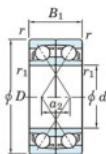

Deep groove ball bearing single row 7203-DF-JTEKT - 7203-DF-JTEKT

<https://www.123bearing.ca/bearing-housing/deep-groove-bearing/single-row/7203-df-jtekt>

Boundary dimensions

(Single ball bearings Face to face (DF))

Bearing No.	Boundary dimensions(mm)					Basic load ratings(kN)		Fatigue load factor		Limiting speeds(min-1)
	d	D	B	r1(min)	r1(max)	Cr	Cor	Cu	f0	Grease lub.
7203DF	17	40	24	0.6	0.3	20.6	11	0.77	-	13000

PRODUCT FEATURES

Brand	JTEKT
N° Ean13	4549250192951
Inside diameter	17 mm
Inside diameter	0.669" inch
Outside diameter	40 mm
Outside diameter	1.575" inch
Thickness	24 mm
Thickness	0.945" inch
Limiting speed	13000 rpm
Dynamic load	20.6 kN
Static load	11 kN
Packaging	1