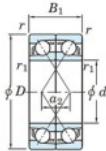

## Deep groove ball bearing single row 7203-DF-JTEKT - 7203-DF-JTEKT

<https://www.123bearing.ca/bearing-housing/deep-groove-bearing/single-row/7203-df-jtekt>

Boundary dimensions

(Single ball bearings Face to face (DF))

Bearing No.	Boundary dimensions(mm)					Basic load ratings(kN)		Fatigue load factor		Limiting speeds(min-1)
	d	D	B	r1(min)	r1(max)	Cr	Cor	Cu	f0	Grease lub.
7203DF	17	40	24	0.6	0.3	20.6	11	0.77	-	13000

## PRODUCT FEATURES

Brand	JTEKT
N° Ean13	4549250192951
Inside diameter	17 mm
Inside diameter	0.669" inch
Outside diameter	40 mm
Outside diameter	1.575" inch
Thickness	24 mm
Thickness	0.945" inch
Limiting speed	13000 rpm
Dynamic load	20.6 kN
Static load	11 kN
Packaging	1