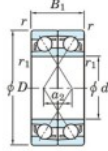

## Deep groove ball bearing single row 7203-DF-JTEKT - 7203-DF-JTEKT

<https://www.123bearing.ca/bearing-housing/deep-groove-bearing/single-row/7203-df-jtekt>

Boundary dimensions

(Single ball bearings Face to face (DF))

Bearing No.	Boundary dimensions(mm)					Basic load ratings(kN)		Fatigue load limit(kN) C <sub>u</sub>	factor f <sub>0</sub>	Limiting speeds(min-1) Grease lub.
	d	D	B	r (min)	r1 (min)	C <sub>r</sub>	C <sub>0r</sub>			
7203DF	17	40	24	0.6	0.3	20.6	11	0.77	-	13000

## PRODUCT FEATURES

Brand	JTEKT
N° Ean13	4549250192951
Inside diameter	17 mm
Inside diameter	0.669" inch
Outside diameter	40 mm
Outside diameter	1.575" inch
Thickness	24 mm
Thickness	0.945" inch
Limiting speed	13000 rpm
Dynamic load	20.6 kN
Static load	11 kN
Packaging	1