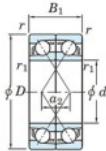

Deep groove ball bearing single row 7203-DF-JTEKT - 7203-DF-JTEKT

<https://www.123bearing.ca/bearing-housing/deep-groove-bearing/single-row/7203-df-jtekt>

Boundary dimensions

(Single ball bearings Face to face (DF))

Bearing No.	Boundary dimensions(mm)					Basic load ratings(kN)		Fatigue load factor		Limiting speeds(min-1)
	d	D	B	r1(min)	r1(max)	Cr	Cor	Cu	f0	Grease lub.
7203DF	17	40	24	0.6	0.3	20.6	11	0.77	-	13000

PRODUCT FEATURES

Brand	JTEKT
N° Ean13	4549250192951
Inside diameter	17 mm
Inside diameter	0.669" inch
Outside diameter	40 mm
Outside diameter	1.575" inch
Thickness	24 mm
Thickness	0.945" inch
Limiting speed	13000 rpm
Dynamic load	20.6 kN
Static load	11 kN
Packaging	1