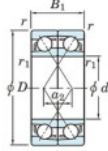

## Deep groove ball bearing single row 7203-DF-JTEKT - 7203-DF-JTEKT

<https://www.123bearing.ca/bearing-housing/deep-groove-bearing/single-row/7203-df-jtekt>

Boundary dimensions

(Single ball bearings Face to face (DF))

Bearing No.	Boundary dimensions(mm)					Basic load ratings(kN)		Fatigue load limit(kN)	factor	Limiting speeds(min-1)
	d	D	B	r(min)	r1(min)	Cr	Cor	Cu	f0	Grease lub.
7203DF	17	40	24	0.6	0.3	20.6	11	0.77	-	13000

## PRODUCT FEATURES

Brand	JTEKT
N° Ean13	4549250192951
Inside diameter	17 mm
Inside diameter	0.669" inch
Outside diameter	40 mm
Outside diameter	1.575" inch
Thickness	24 mm
Thickness	0.945" inch
Limiting speed	13000 rpm
Dynamic load	20.6 kN
Static load	11 kN
Packaging	1