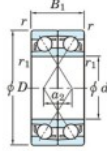

## Deep groove ball bearing single row 7203-DF-JTEKT - 7203-DF-JTEKT

<https://www.123bearing.ca/bearing-housing/deep-groove-bearing/single-row/7203-df-jtekt>

Boundary dimensions

(Single ball bearings Face to face (DF))

Bearing No.	Boundary dimensions(mm)					Basic load ratings(kN)		Fatigue load limit(kN) C <sub>u</sub>	factor f <sub>0</sub>	Limiting speeds(min-1) Grease lub.
	d	D	B	r (min)	r1 (min)	C <sub>r</sub>	C <sub>0r</sub>			
7203DF	17	40	24	0.6	0.3	20.6	11	0.77	-	13000

## PRODUCT FEATURES

Brand	JTEKT
N° Ean13	4549250192951
Inside diameter	17 mm
Inside diameter	0.669" inch
Outside diameter	40 mm
Outside diameter	1.575" inch
Thickness	24 mm
Thickness	0.945" inch
Limiting speed	13000 rpm
Dynamic load	20.6 kN
Static load	11 kN
Packaging	1