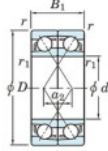

Deep groove ball bearing single row 7203-DF-JTEKT - 7203-DF-JTEKT

<https://www.123bearing.ca/bearing-housing/deep-groove-bearing/single-row/7203-df-jtekt>

Boundary dimensions

(Single ball bearings Face to face (DF))

Bearing No.	Boundary dimensions(mm)					Basic load ratings(kN)		Fatigue load limit(kN) C _u	factor f ₀	Limiting speeds(min-1) Grease lub.
	d	D	B	r (min)	r1 (min)	C _r	C _{0r}			
7203DF	17	40	24	0.6	0.3	20.6	11	0.77	-	13000

PRODUCT FEATURES

Brand	JTEKT
N° Ean13	4549250192951
Inside diameter	17 mm
Inside diameter	0.669" inch
Outside diameter	40 mm
Outside diameter	1.575" inch
Thickness	24 mm
Thickness	0.945" inch
Limiting speed	13000 rpm
Dynamic load	20.6 kN
Static load	11 kN
Packaging	1