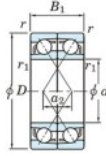

Deep groove ball bearing single row 7304-CDF-JTEKT - 7304-CDF-JTEKT

<https://www.123bearing.ca/bearing-housing/deep-groove-bearing/single-row/7304-cdf-jtekt>

Boundary dimensions

Shoulder ball bearings Face to face (DF)

Bearing No.	Boundary dimensions(mm)						Basic load ratings(kN)		Fatigue load limit(kN)	factor	Limiting speeds(min-1)
	d	D	B	r1(min)	r1(max)	Cr	C0r	Grease lub.			
7304CDF	20	52	30	1.1	0.6	40.3	22.2	1.75	12.6	14000	

PRODUCT FEATURES

Brand	JTEKT
N° Ean13	3616060649522
Inside diameter	20 mm
Outside diameter	52 mm
Thickness	30 mm
Limiting speed	14000 rpm
Dynamic load	40.3 kN
Static load	22.2 kN
Packaging	1

contact@123bearing.ca