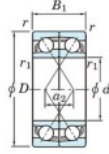

Deep groove ball bearing single row 7206-DF-JTEKT - 7206-DF-JTEKT

<https://www.123bearing.ca/bearing-housing/deep-groove-bearing/single-row/7206-df-jtekt>

Boundary dimensions

Single ball bearings Face to face (DF)

Bearing No.	Boundary dimensions(mm)						Basic load ratings(kN)		Fatigue load limit(kN)	factor	Limiting speeds(min-1)
	d	D	B	r1(min)	r1(max)	Cr	Cor	FO			
7206DF	30	62	32	1	0.6	45.7	29.7	1.95	-	8000	

PRODUCT FEATURES