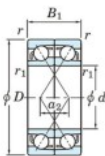

## Deep groove ball bearing single row 7207-BDF-JTEKT - 7207-BDF-JTEKT

<https://www.123bearing.ca/bearing-housing/deep-groove-bearing/single-row/7207-bdf-jtekt>

Boundary dimensions

Single ball bearings Face to face (DF)

Bearing No.	Boundary dimensions(mm)						Basic load ratings(kN)		Fatigue load factor		Limiting speeds(min-1)
	d	D	B	r1(min)	r1(max)	Cr	Cor	C0	f0	Grease lub.	
7207BDF	35	72	34	1.1	0.6	54.9	36.9	2.25	-	5200	

## PRODUCT FEATURES

Brand	JTEKT
N° Ean13	4549250194252
Inside diameter	35 mm
Inside diameter	1.378" inch
Outside diameter	72 mm
Outside diameter	2.835" inch
Thickness	34 mm
Thickness	1.339" inch
Limiting speed	5200 rpm
Dynamic load	54.9 kN
Static load	36.9 kN
Packaging	1