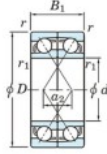

## Deep groove ball bearing single row 7407-BDF-JTEKT - 7407-BDF-JTEKT

<https://www.123bearing.ca/bearing-housing/deep-groove-bearing/single-row/7407-bdf-jtekt>

Boundary dimensions

Angular ball bearings Face to face (DF)

Bearing No.	Boundary dimensions(mm)					Basic load ratings(kN)		Fatigue load limit(kN)	factor	Limiting speeds(min-1)
	d	D	B	r1(mm)	r2(mm)	Cr	Cor			
7407BDF	35	100	50	1.5	1	122	76.2	5.45	-	3400

## PRODUCT FEATURES

Brand	JTEKT
N° Ean13	3616060649768
Inside diameter	35 mm
Outside diameter	100 mm
Thickness	50 mm
Limiting speed	3400 rpm
Dynamic load	122 kN
Static load	76.2 kN
Packaging	1

[contact@123bearing.ca](mailto:contact@123bearing.ca)