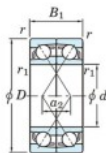

Deep groove ball bearing single row 7209-BDF-JTEKT - 7209-BDF-JTEKT

<https://www.123bearing.ca/bearing-housing/deep-groove-bearing/single-row/7209-bdf-jtekt>

Boundary dimensions

Angular ball bearings Face to face (DF)

| Bearing No. | Boundary dimensions (mm) | | | | | | Basic load ratings (kN) | | | Fatigue load limit (kN) | factor | Limiting speeds (min-1) |
|-------------|--------------------------|----|----|---------|----------|------|-------------------------|-----|----|-------------------------|--------|-------------------------|
| | d | D | B | r (min) | r1 (min) | Cr | Cor | C0 | f0 | | | |
| 7209BDF | 45 | 85 | 38 | 1.1 | 0.6 | 73.2 | 52.3 | 3.2 | - | 4400 | | |

PRODUCT FEATURES

| | |
|------------------|---------------|
| Brand | JTEKT |
| N° Ean13 | 3616060649867 |
| Inside diameter | 45 mm |
| Outside diameter | 85 mm |
| Thickness | 38 mm |
| Limiting speed | 4400 rpm |
| Dynamic load | 73.2 kN |
| Static load | 52.3 kN |
| Packaging | 1 |