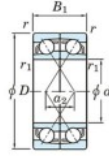

## Deep groove ball bearing single row 7209-DF-JTEKT - 7209-DF-JTEKT

<https://www.123bearing.ca/bearing-housing/deep-groove-bearing/single-row/7209-df-jtekt>

Boundary dimensions

Regular ball bearings Face to face (DF)

Bearing No.	Boundary dimensions(mm)						Basic load ratings(kN)		Fatigue load limit(kN)		Factor	Limiting speeds(min-1) Grease lub.
	d	D	B	r1(min)	r1(max)	Cr	Cor	C0	F0			
7209DF	45	85	38	1.1	0.6	80.5	57.2	3.7	-	-	6000	

### PRODUCT FEATURES

Brand	JTEKT
N° Ean13	4549250195037
Inside diameter	45 mm
Inside diameter	1.772" inch
Outside diameter	85 mm
Outside diameter	3.346" inch
Thickness	38 mm
Thickness	1.496" inch
Limiting speed	6000 rpm
Dynamic load	80.5 kN
Static load	57.2 kN
Packaging	1